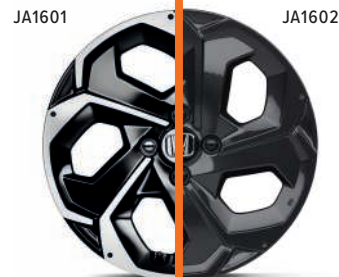

16" JA1601 ALLOY WHEEL

£265.00

16" JA1602 ALLOY WHEEL

£265.00

NATIONAL FITTED PRICE (PER WHEEL) :

<DEALER NAME>

<Address 1, Address 2,

Address 3, Town, County, Postcode>

<Dealer Phone> <Dealer Web Address>

Honda sources paper responsibly from manufacturers within the EU. Please don't bin me, pass me onto a friend or recycle me.

Images shown are for illustrative purposes only. Nationally Fitted Prices are correct at time of publication, but are subject to change without notice. For the most accurate and up-to-date information please contact your local Honda dealer.